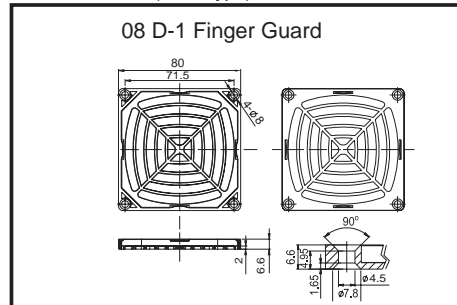

## PLASTIC FILTER GUARD

For 60mm Fan(06 D Type)

For 80mm Fan(08 D Type)

For 120mm Fan(12 D Type)

For 172mm Fan(17 D Type)