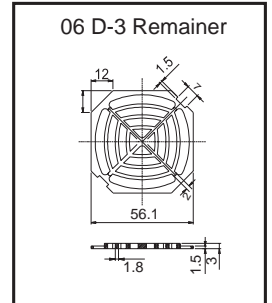

## PLASTIC FILTER GUARD

For 60mm Fan(06 D Type)

For 80mm Fan(08 D Type)

For 120mm Fan(12 D Type)

For 172mm Fan(17 D Type)