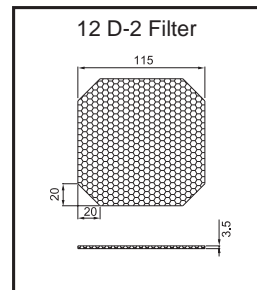

## PLASTIC FILTER GUARD

For 60mm Fan(06 D Type)

For 80mm Fan(08 D Type)

For 120mm Fan(12 D Type)

For 172mm Fan(17 D Type)