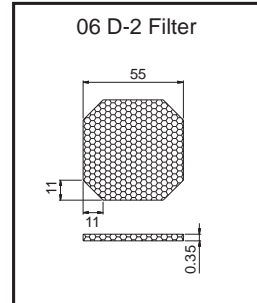

## PLASTIC FILTER GUARD

For 60mm Fan(06 D Type)

For 80mm Fan(08 D Type)

For 120mm Fan(12 D Type)

For 172mm Fan(17 D Type)