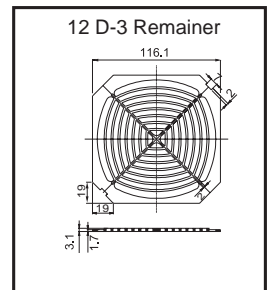

## PLASTIC FILTER GUARD

For 60mm Fan(06 D Type)

For 80mm Fan(08 D Type)

For 120mm Fan(12 D Type)

For 172mm Fan(17 D Type)