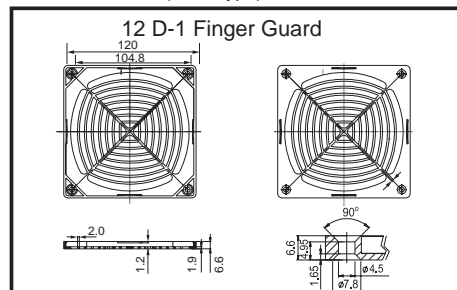

## PLASTIC FILTER GUARD

For 60mm Fan(06 D Type)

For 80mm Fan(08 D Type)

For 120mm Fan(12 D Type)

For 172mm Fan(17 D Type)