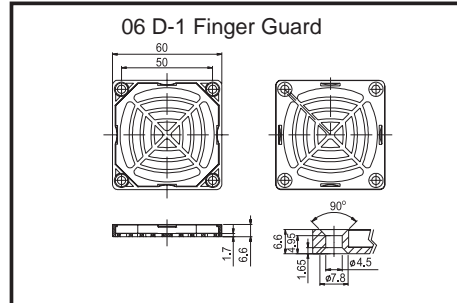

## PLASTIC FILTER GUARD

For 60mm Fan(06 D Type)

For 80mm Fan(08 D Type)

For 120mm Fan(12 D Type)

For 172mm Fan(17 D Type)