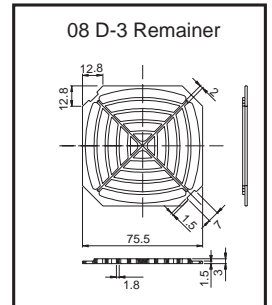

## PLASTIC FILTER GUARD

For 60mm Fan(06 D Type)

For 80mm Fan(08 D Type)

For 120mm Fan(12 D Type)

For 172mm Fan(17 D Type)