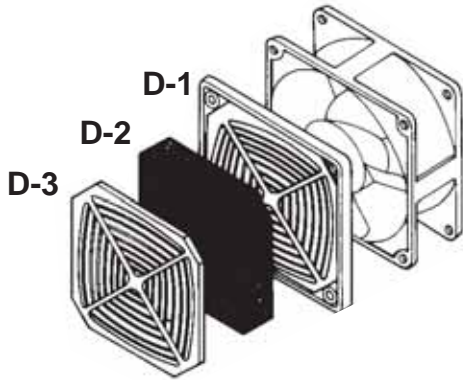

## PLASTIC FILTER GUARD

For 60mm Fan(06 D Type)

For 80mm Fan(08 D Type)

For 120mm Fan(12 D Type)

For 172mm Fan(17 D Type)