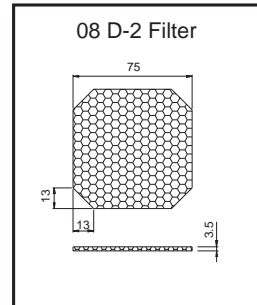

## PLASTIC FILTER GUARD

For 60mm Fan(06 D Type)

For 80mm Fan(08 D Type)

For 120mm Fan(12 D Type)

For 172mm Fan(17 D Type)